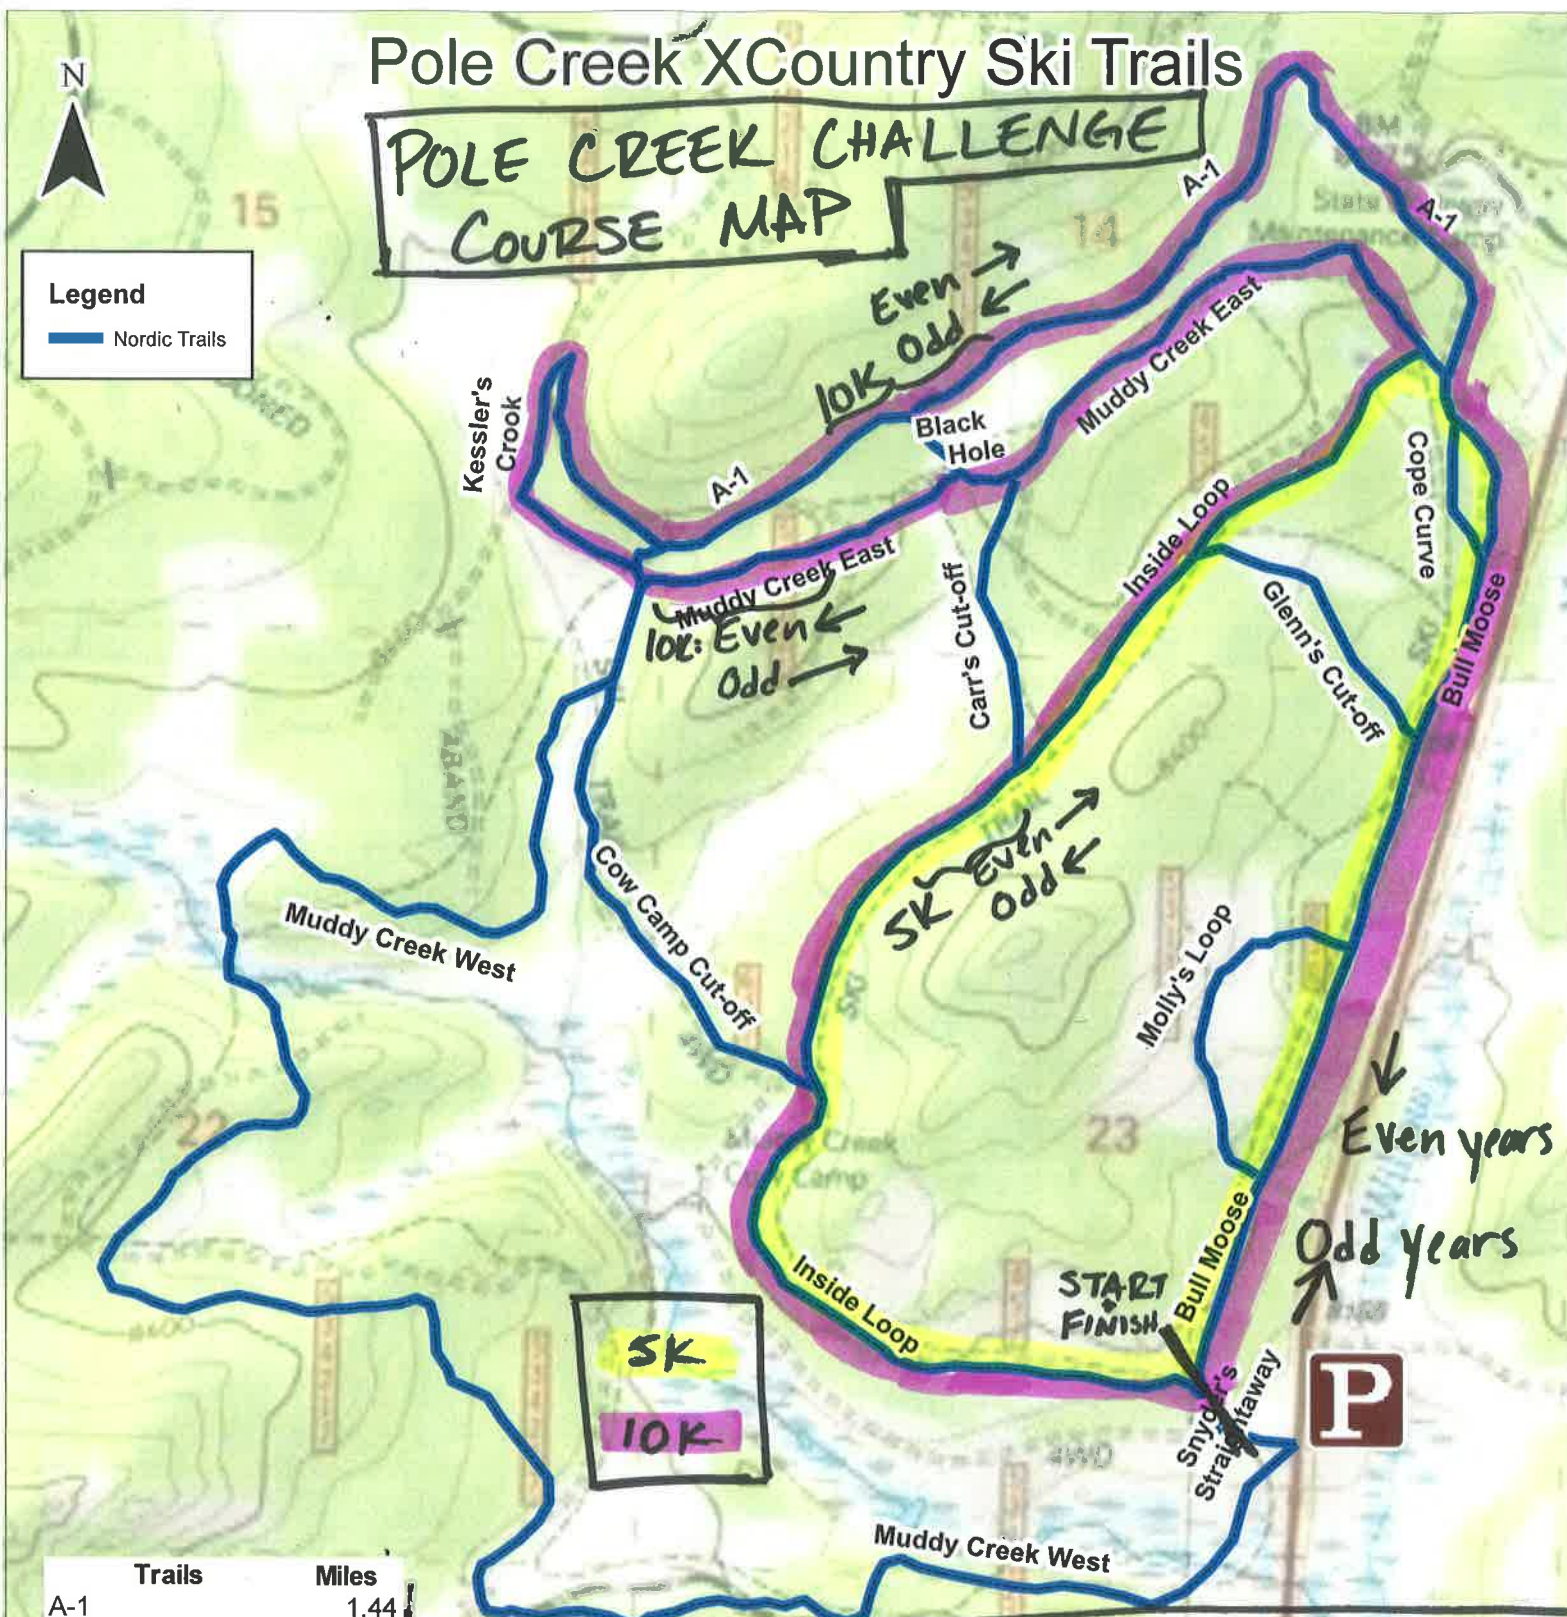

Pole Creek XCountry Ski Trails

POLE CREEK CHALLENGE COURSE MAP

Legend

— Nordic Trails

SK
10K

Trails	Miles
A-1	1.44
Black Hole	0.08
Bull Moose	1.21
Cope Curve	0.16
Cow Camp Cutoff	0.59
Carr's Cut-Across	0.33
Glenn's Cutoff	0.35
Inside Loop	1.89
Kessler's Crook	0.59
Molly's Loop	0.42
Muddy Creek East	1.22
Muddy Creek West	3.18
Snyder's Straightaw	0.12

• IN ODD YEARS, RACE RUNS COUNTER-CLOCKWISE

• IN EVEN YEARS, RACE RUNS CLOCKWISE